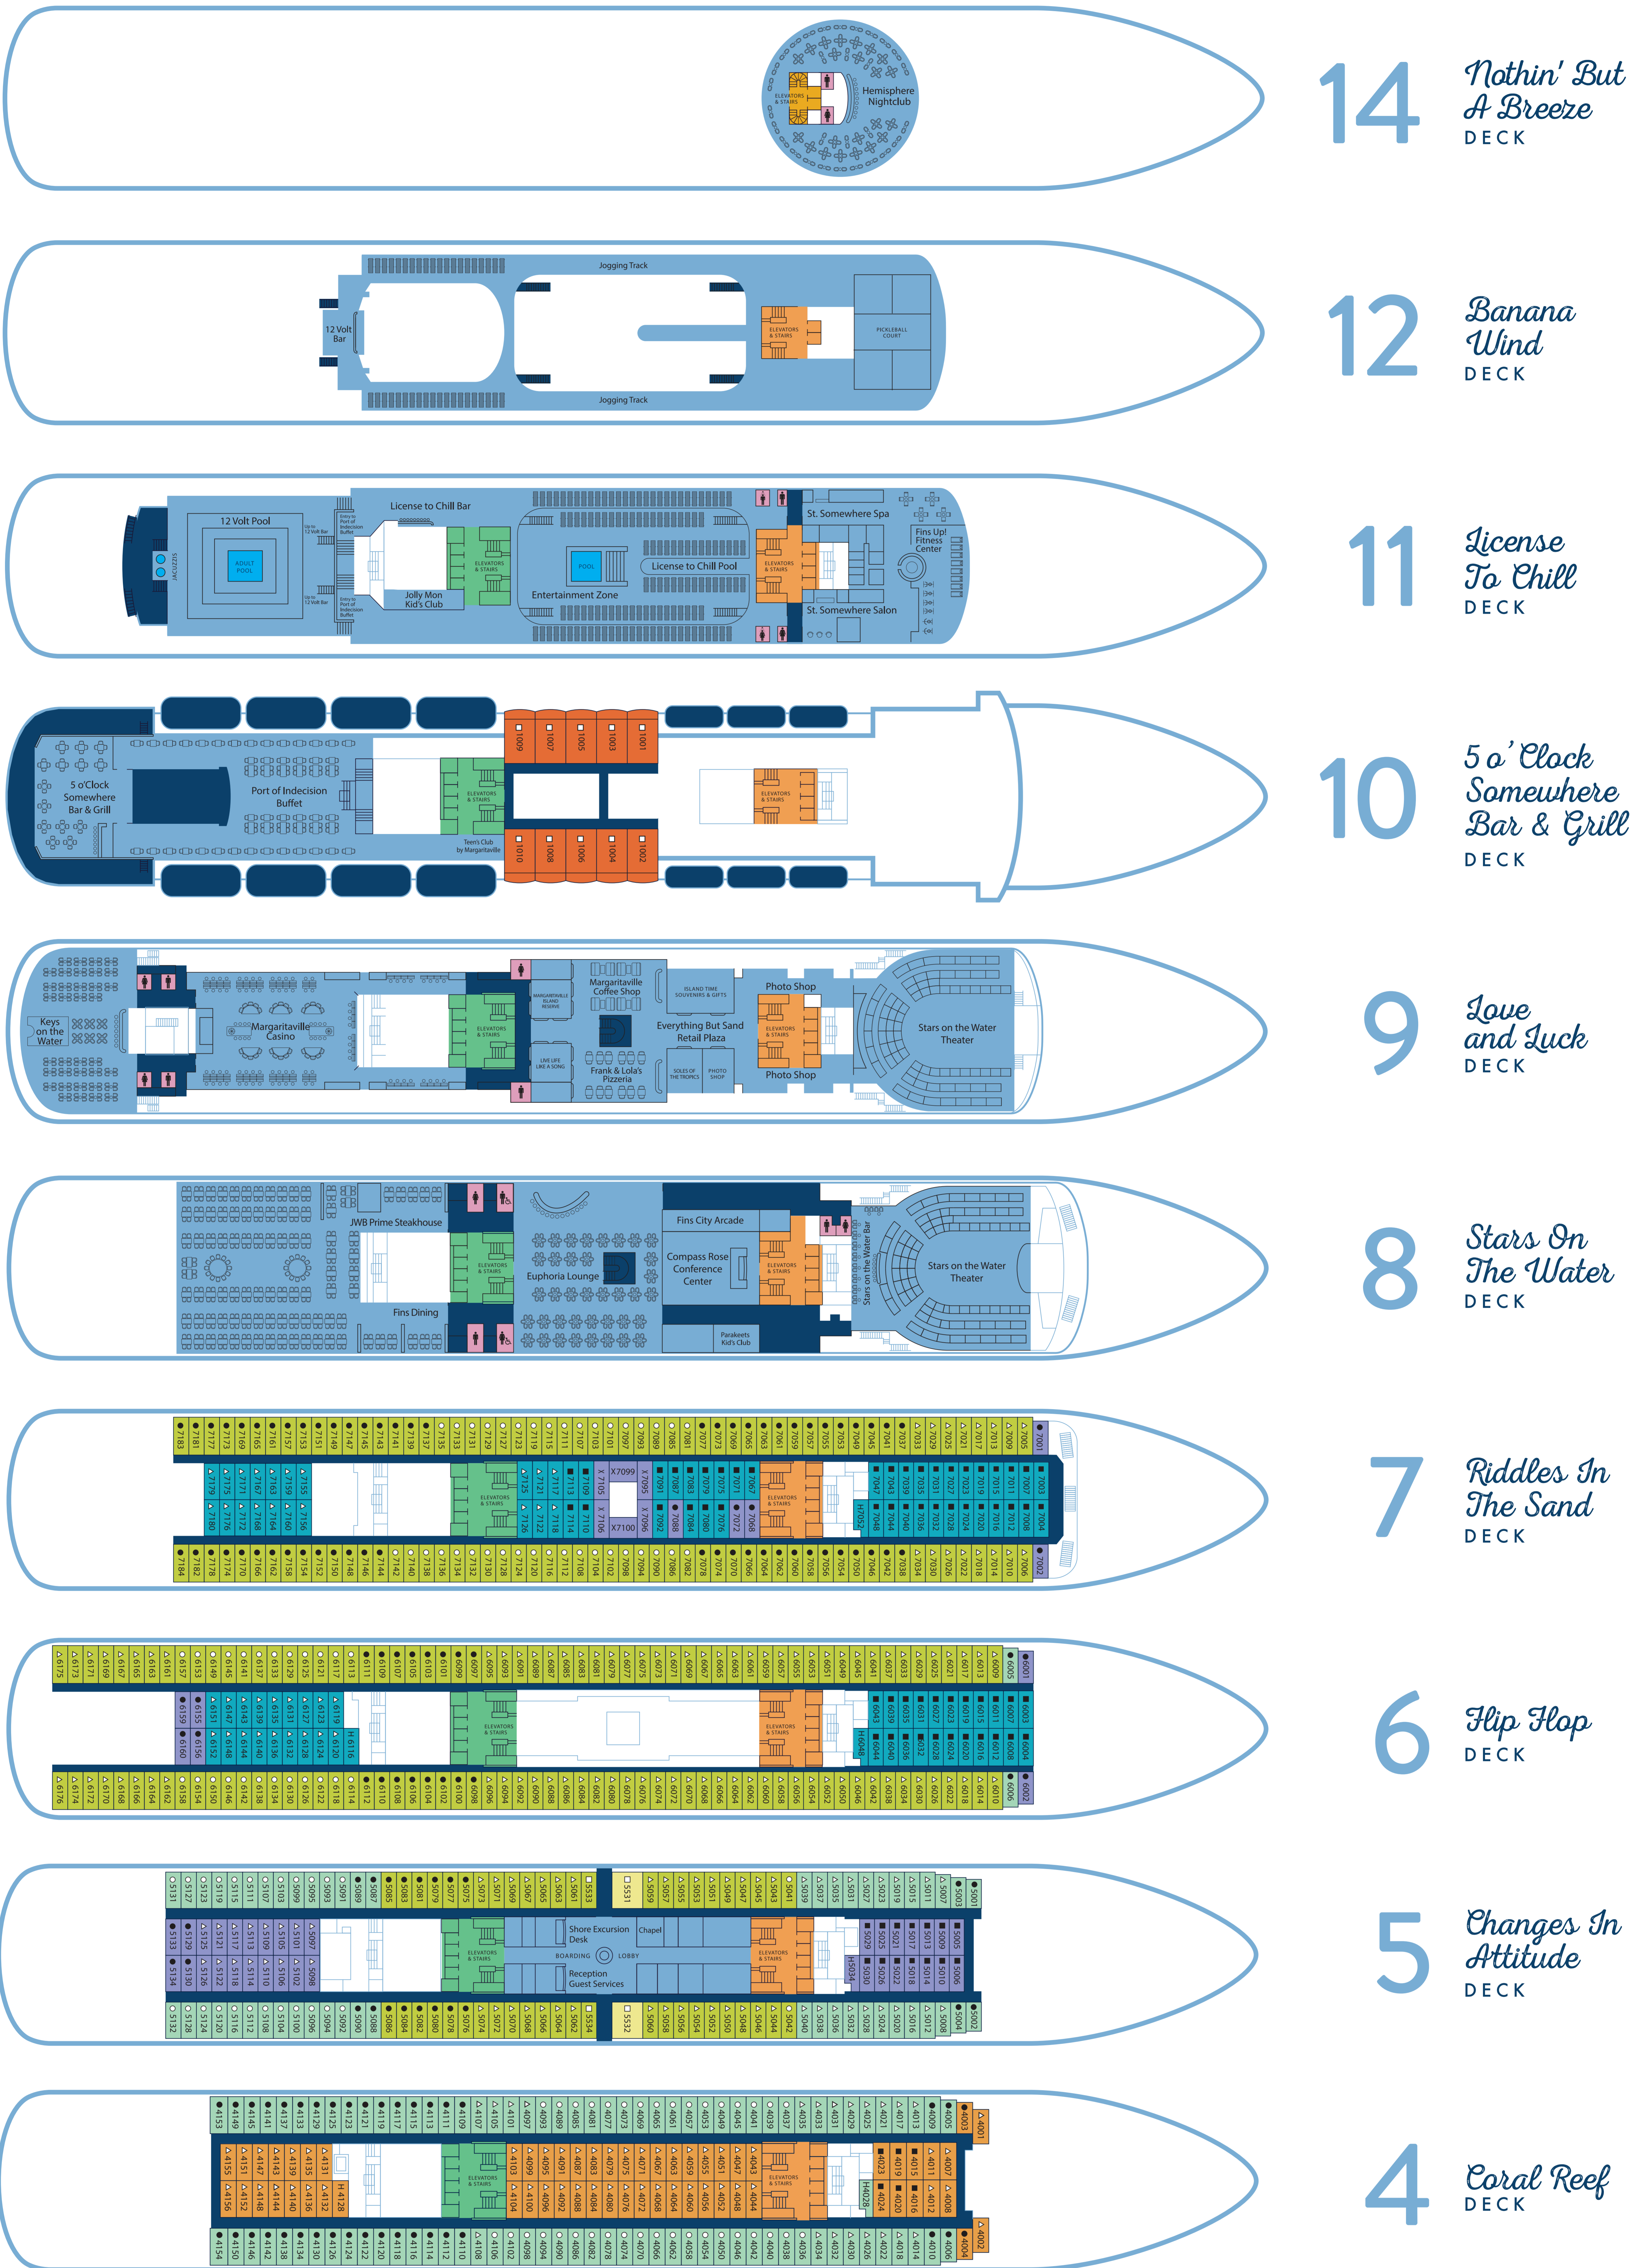

MARGARITAVILLE at Sea Paradise

- 3** Medical Center
Boarding/Disembarking
- 4** Staterooms 4001-4156
- 5** Staterooms 5001-5134
Staterooms 5531-5534
Reception
Guest Services
Shore Excursions Desk
Boarding/Lobby
Chapel
- 6** Staterooms 6001-6176

- 7** Staterooms 7001-7184
- 8** Fins Dining
JWB Prime Steakhouse
Euphoria Lounge
Fins City Arcade
Compass Rose Conference Center
Parakeets Kid's Club
Stars on the Water Theater and Bar
- 9** Keys on the Water Dueling Piano Bar
Margaritaville Casino
Everything But Sand Retail Plaza
Frank & Lola's Pizzeria
Margaritaville Coffee Shop
Photo Shop
Stars on the Water Theater

- 10** 5 o'Clock Somewhere Bar & Grill
Cheeseburger in Paradise Burger Bar
Port of Indecision Buffet
Teen's Club by Margaritaville
Suites 1001-1010
- 11** 12 Volt Bar & Pool
Jolly Mon Kid's Club
License to Chill Bar & Pool
Entertainment Zone
St. Somewhere Spa & Salon
Fins Up! Fitness Center
- 12** Jogging Track
Pickleball Court
- 14** Hemisphere Nightclub

1	Grand Terrace Suite	S1
3	Junior Suite	S3
4	Ocean View Stateroom	O4
5	Ocean View Stateroom	O5
6	Interior Stateroom	I6
7	Interior Stateroom	I7
8	Interior Stateroom	I8

Key to Accomodation		
□	Queen + Pullman + Sofa (Quad)	14
■	2 Convertible Singles + 2 Pullmans (Quad)	81
△	2 Convertible Singles + Pullman (Triple)	276
○	Queen (Double)	123
●	2 Convertible Singles (Double)	152
X	2 Pullman (Double)	6
H	2 Non-Convertible Singles/Handicap (Double)	6