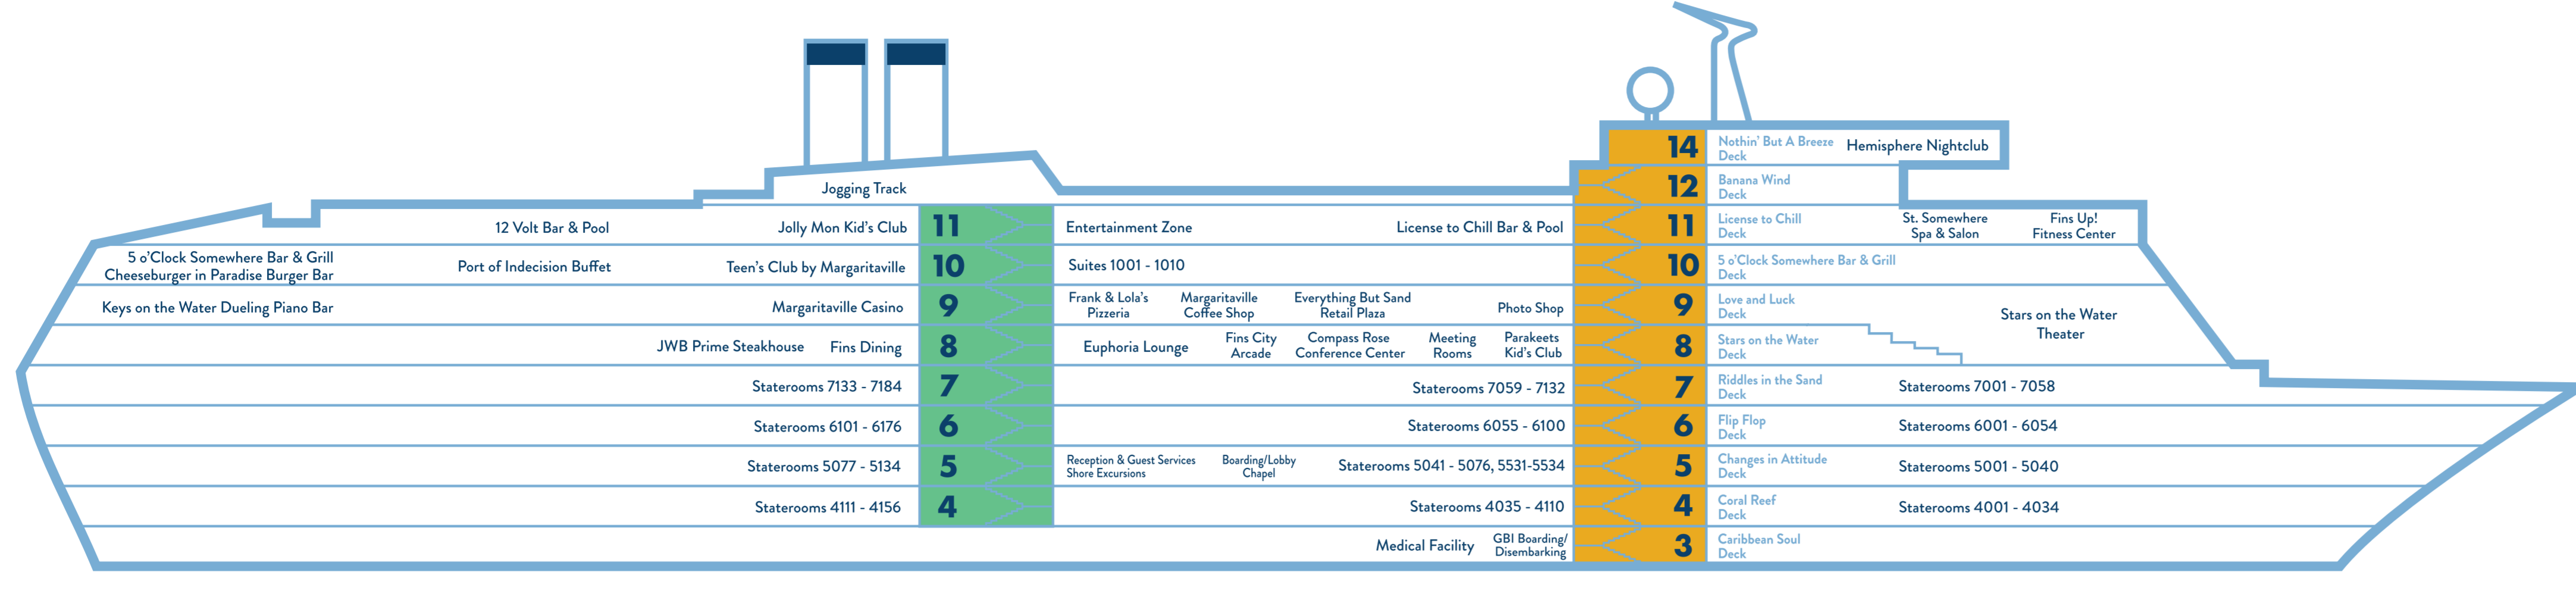

MARGARITAVILLE at Sea Paradise

- 3** Medical Center
Boarding/Disembarking
- 4** Staterooms 4001-4156
- 5** Staterooms 5001-5134
Staterooms 5531-5534
Reception
Guest Services
Shore Excursions Desk
Boarding/Lobby
Chapel
- 6** Staterooms 6001-6176

- 7** Staterooms 7001-7184
- 8** Fins Dining
JWB Prime Steakhouse
Euphoria Lounge
Fins City Arcade
Compass Rose Conference Center
Parakeets Kid's Club
Stars on the Water Theater and Bar
- 9** Keys on the Water Dueling Piano Bar
Margaritaville Casino
Everything But Sand Retail Plaza
Frank & Lola's Pizzeria
Margaritaville Coffee Shop
Photo Shop
Stars on the Water Theater

- 10** 5 o'Clock Somewhere Bar & Grill
Cheeseburger in Paradise Burger Bar
Port of Indecision Buffet
Teen's Club by Margaritaville
Suites 1001-1010
- 11** 12 Volt Bar & Pool
Jolly Mon Kid's Club
License to Chill Bar & Pool
Entertainment Zone
St. Somewhere Spa & Salon
Fins Up! Fitness Center
- 12** Jogging Track
Pickleball Court
- 14** Hemisphere Nightclub

1	Grand Terrace Suite	S1
3	Junior Suite	S3
4	Ocean View Stateroom	O4
5	Ocean View Stateroom	O5
6	Interior Stateroom	I6
7	Interior Stateroom	I7
8	Interior Stateroom	I8

Key to Accomodation		
□	Queen + Pullman + Sofa (Quad)	14
■	2 Convertible Singles + 2 Pullmans (Quad)	81
△	2 Convertible Singles + Pullman (Triple)	276
○	Queen (Double)	123
●	2 Convertible Singles (Double)	152
X	2 Pullman (Double)	6
H	2 Non-Convertible Singles/Handicap (Double)	6